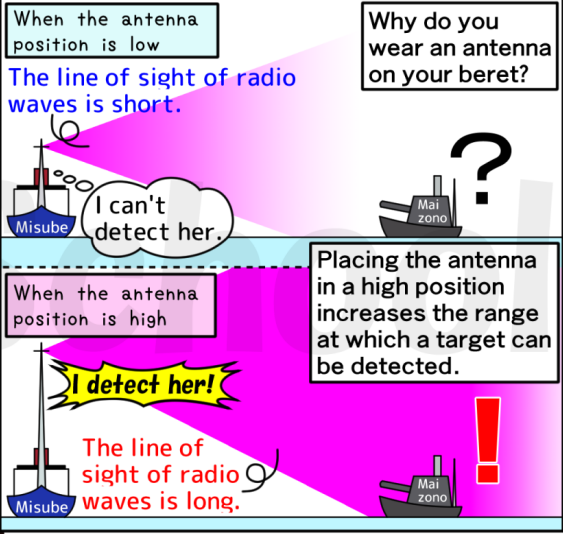

I have "**Maritime II - Category Special Radio Operator**" license, so I can handle radar installation. Radar emits radio waves from this antenna to measure the distance and direction of a target.

目標情報
艦名
戦艦時國
国籍
日本
全長
163cm
艦齡
不明

Part23: Maritime II - Category Special Radio Operator

It's a radar antenna. The radar will tell me whether she is approaching our club's room or not★

What do you wear on your head?

Ms. Maizono is looking for you. You don't have good grades in chemistry, so she's going to tutor you strictly.

Why the hell are you here, teacher!?

Misube-chan! You haven't detected her.

That method alone won't allow you to accurately detect me.

This posture is hard!!

Eek!!

Ships are generally equipped with two radars high and low on the mast, like her posture.

By having two antennas, you can increase the detection range and reduce blind spots.